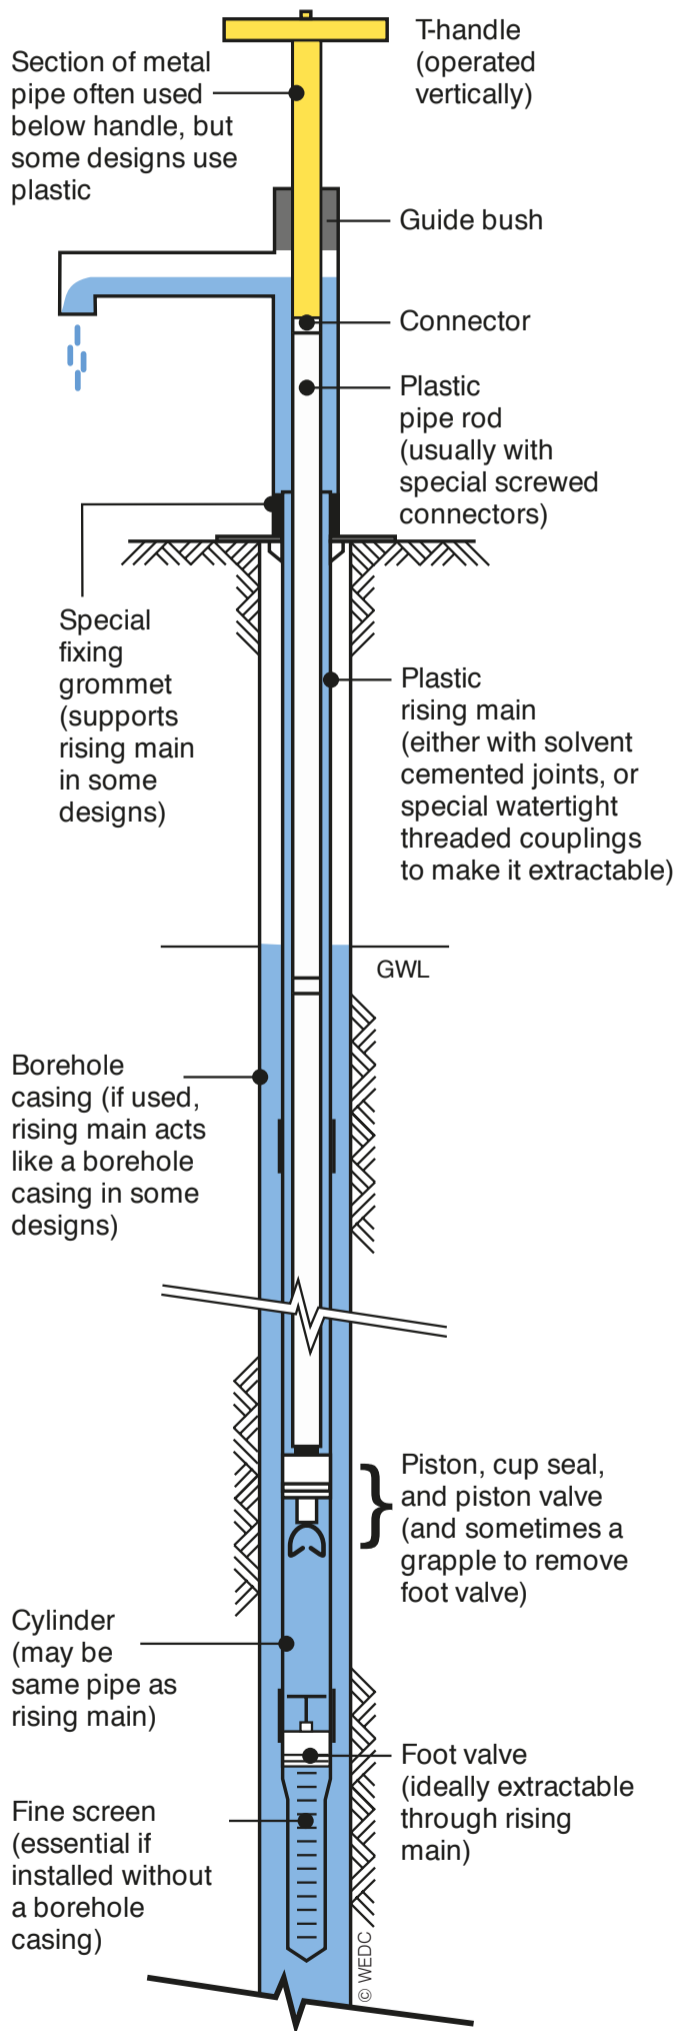

# The Tara handpump

The Tara pump is widely used in Bangladesh and has been more recently introduced to India. It is probably the best known direct action handpump.

A Tara Handpump installed in a borehole equipped with a RoBo screen type of wellpoint