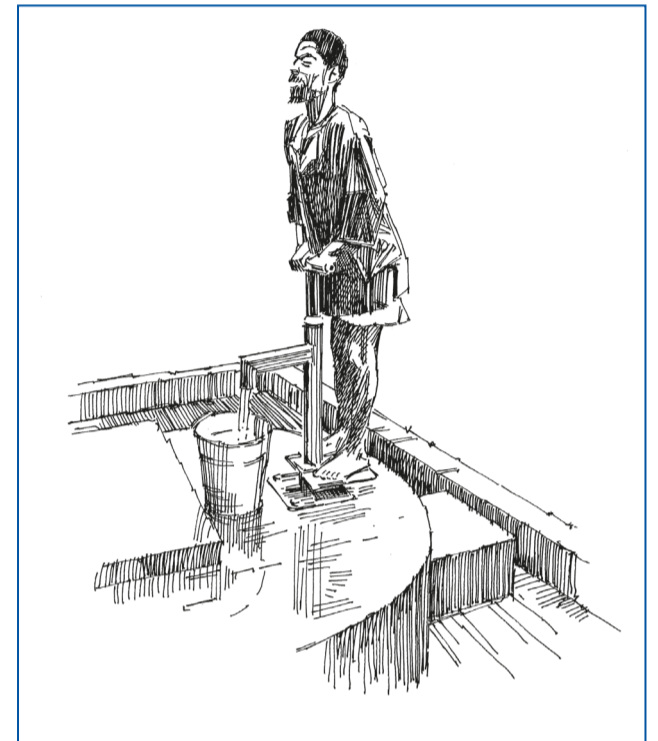

# The Tara handpump

The Tara pump is widely used in Bangladesh and has been more recently introduced to India. It is probably the best known direct action handpump.

A Tara Handpump installed in a borehole equipped with a RoBo screen type of wellpoint