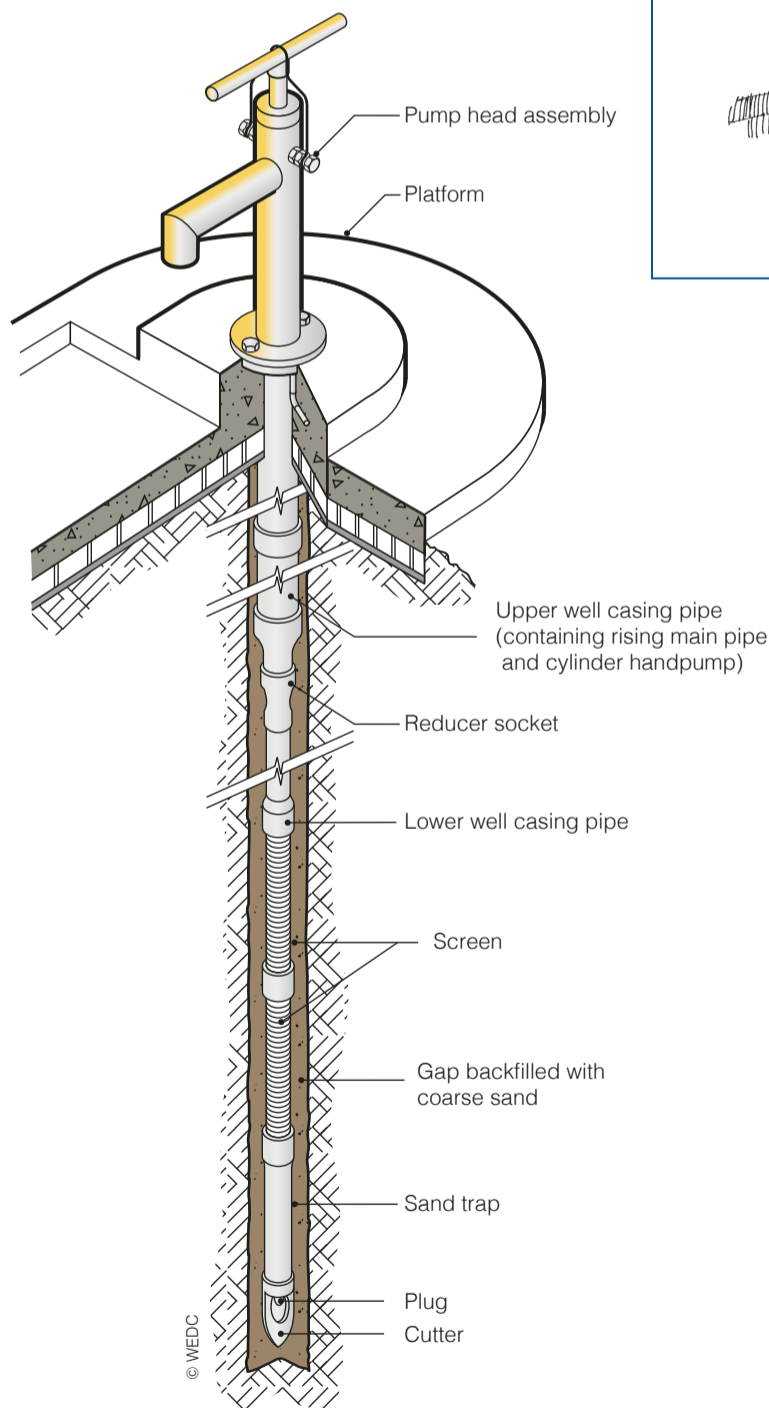

# The Tara handpump

The Tara pump is widely used in Bangladesh and has been more recently introduced to India. It is probably the best known direct action handpump.

A Tara Handpump installed in a borehole equipped with a RoBo screen type of wellpoint